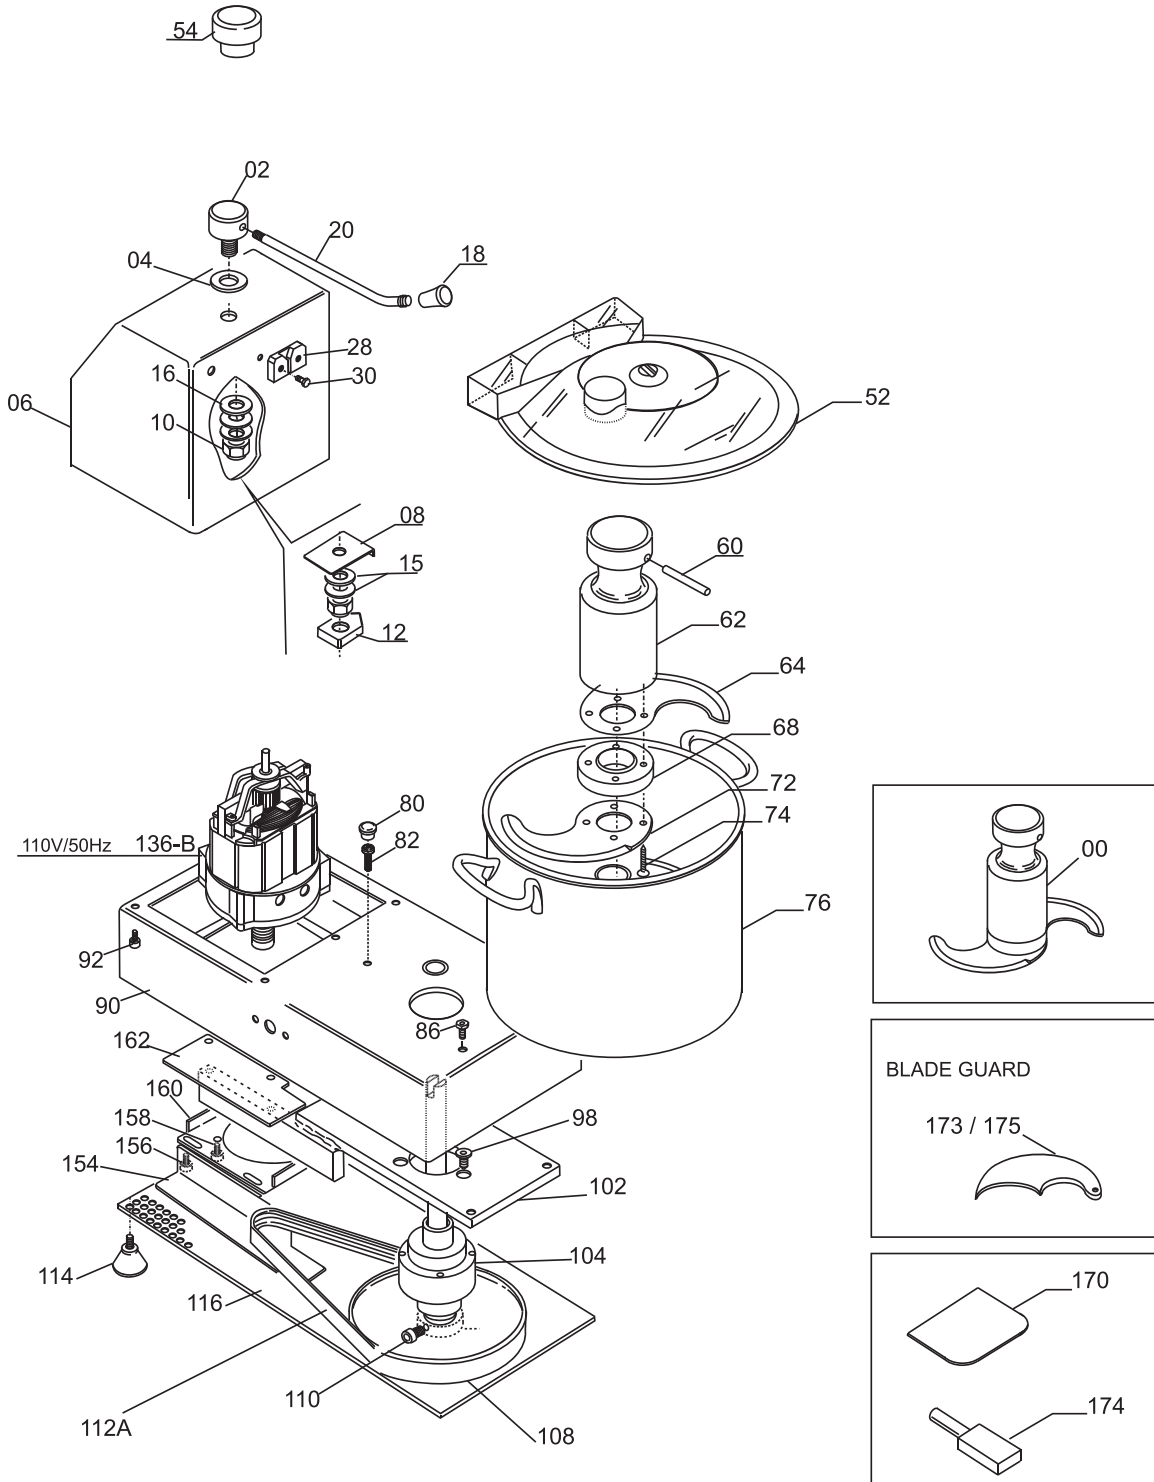

# Parts Breakdown

Model FP-IT-0004 10832

## Model FP-IT-0004 10832

Item No.	Description	Position	Item No.	Description	Position	Item No.	Description	Position
61572	Shaft with Regular Knives for 10832	00	37157	Knives Spacer for 10832	68	31308	Upper Blade Guard Red for 10832	173
37147	Rod Holder Pin for 10832	02	19349	Lower Knife for 10832	72	60297	Sharpening Stone Cutter for 10832	174
37148	Clutch Washer for 10832	04	61575	Blade Holder Screw for 10832	74	31309	Bottom Blade Guard Red for 10832	175
37149	Head Casing for 10832	06	37158	Bowl for 10832	76	37339	US Power Cord 110V for 10832	200
37150	Clutch Base for 10832	08	19350	Gum for 10832	80	37180	Strain Relief for 10832	202A
37151	Clutch Nut for 10832	10	AC004	Screw TC+ DIN 7985 M5x12 for 10832	82	AB998	Screw TC + DIN 7985 M3x16 for 10832	260
37152	Microswitch Cam for 10832	12	37160	Frame Body for 10832	90	19352	Mechanical Microswitch for 10832	262
61573	Cup Spring 12.2x25x0.7 for 10832	15	37167	Aluminum Plate for 10832	102	19353	Microswitch Holder for 10832	264
37153	Arm Knob for 10832	18	17198	Aluminum Shaft for 10832	104	AB999	Nut ES. DIN 439 M3 Lower for 10832	268
37154	Arm for 10832	20	17199	Shaft Pulley for 10832	108	AC000	Screw TSP + DIN 965 M3x8 for 10832	270
19347	Bowl Slideway for 10832	28	61576	Grub Screw DIN 916 M6x10 NE for 10832	110	37205	Mechanical Microswitch for 10832	276+272
AN090	Screw TSP- DIN 963 M4x16 for 10832	30	17764	Belt for 10832	112A	37176	Terminal Board for 10832	280
16459	Lid with Gasket for 10832	52	60294	Foot for 10832	114	37178	Lever Microswitch for 10832	292
24619	Lid Plug for 10832	54	37163	Bottom Safety Grate for 10832	116	16454	Push-Button Panel - Small for 10832	700A
37155	Shaft Rod for 10832	60	16494	110/60 Motor for 10832	136B	25200	Gasket for Small Control Panel for 10832	702
37156	Knives Shaft for 10832	62	37165	Motor Holder for 10832	160	16453	Circuit Board 110/60 for 10832	704C
19348	Upper Knife for 10832	64	60296	Bowl Scraper Red Color for 10832	170			